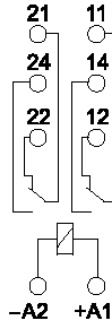

RELPOL RELAY: DIN-rail SOCKETS FOR RM-SERIES

GZT80 socket for DIN-rail:

relays RM63, RM64, RM83, RM84, RM85, RM87L, RM87P, RM94

SOCKET GZT80, RASTER 5 MM, 12A/300VAC

PLASTIC CLIPS: MS25 (RM63/64/83/94) OR MS16 (RM84/85/87)

GZ92 socket for DIN-rail mounting: relays RM87N, RM92

Socket GZ92, raster 3,5 mm, 12A/300VAC

Plastic clips: MS25 (RM92) or MS16 (RM87)

GZ93 socket for DIN-rail mounting: relays RM93

Socket GZ93, raster 2,5 mm, 12A/300VAC

Plastic clip: MS25

GZ96 socket for DIN-rail mounting: relays RM96

Socket GZ96, raster 3,2 mm, 12A/300V

Plastic clip: MS16