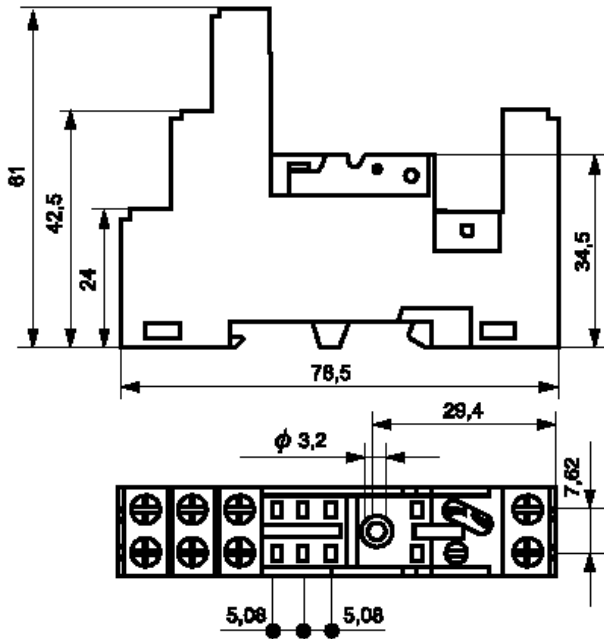

RELPOL RELAY: DIN-rail SOCKETS FOR RM-SERIES

GZT80 socket for DIN-rail:

relays RM63, RM64, RM83, RM84, RM85, RM87L, RM87P, RM94

SOCKET GZT80, RASTER 5 MM, 12A/300VAC

PLASTIC CLIPS: MS25 (RM63/64/83/94) OR MS16 (RM84/85/87)

GZ92 socket for DIN-rail mounting: relays RM87N, RM92

Socket GZ92, raster 3,5 mm, 12A/300VAC

Plastic clips: MS25 (RM92) or MS16 (RM87)

GZ93 socket for DIN-rail mounting: relays RM93

Socket GZ93, raster 2,5 mm, 12A/300VAC

Plastic clip: MS25

GZ96 socket for DIN-rail mounting: relays RM96

Socket GZ96, raster 3,2 mm, 12A/300V

Plastic clip: MS16