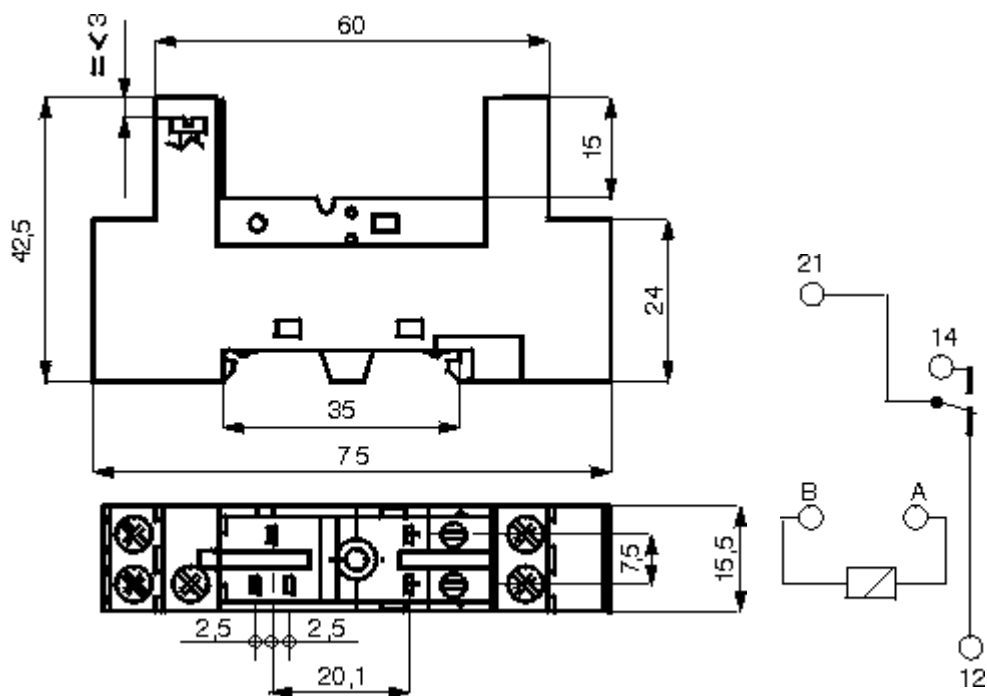

GZ92 socket for DIN-rail mounting: relays RM87N, RM92

Socket GZ92, raster 3,5 mm, 12A/300VAC

Plastic clips: MS25 (RM92) or MS16 (RM87)

GZ93 socket for DIN-rail mounting: relays RM93

Socket GZ93, raster 2,5 mm, 12A/300VAC

Plastic clip: MS25

GZ96 socket for DIN-rail mounting: relays RM96

Socket GZ96, raster 3,2 mm, 12A/300V

Plastic clip: MS16