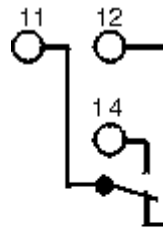

RELPOL RELAY: DIN-rail SOCKETS FOR RM-SERIES

GZT80 socket for DIN-rail:

relays RM63, RM64, RM83, RM84, RM85, RM87L, RM87P, RM94

SOCKET GZT80, RASTER 5 MM, 12A/300VAC

PLASTIC CLIPS: MS25 (RM63/64/83/94) OR MS16 (RM84/85/87)

GZ92 socket for DIN-rail mounting: relays RM87N, RM92

Socket GZ92, raster 3,5 mm, 12A/300VAC

Plastic clips: MS25 (RM92) or MS16 (RM87)

GZ93 socket for DIN-rail mounting: relays RM93

Socket GZ93, raster 2,5 mm, 12A/300VAC

Plastic clip: MS25

GZ96 socket for DIN-rail mounting: relays RM96

Socket GZ96, raster 3,2 mm, 12A/300V

Plastic clip: MS16