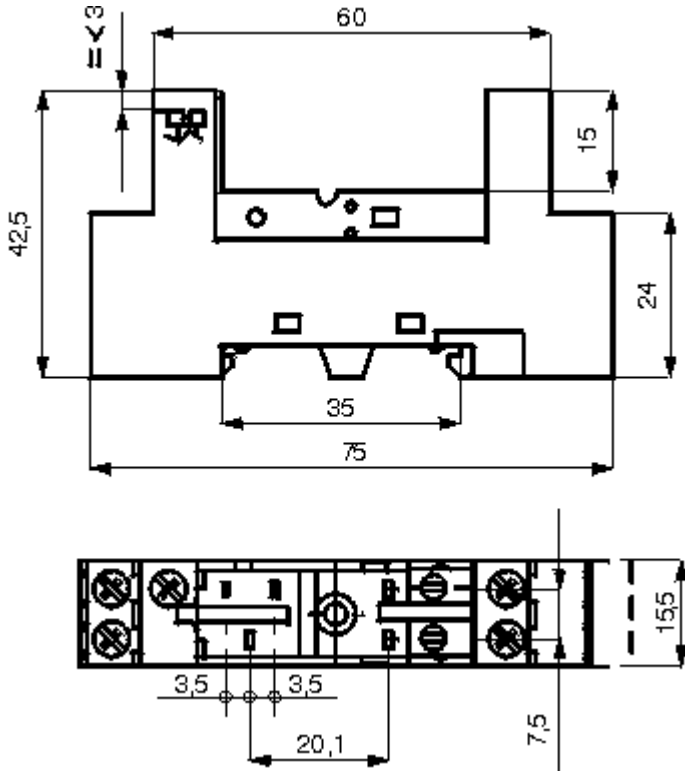

RELPOL RELAY: DIN-rail SOCKETS FOR RM-SERIES

GZT80 socket for DIN-rail:

relays RM63, RM64, RM83, RM84, RM85, RM87L, RM87P, RM94

SOCKET GZT80, RASTER 5 MM, 12A/300VAC

PLASTIC CLIPS: MS25 (RM63/64/83/94) OR MS16 (RM84/85/87)

GZ92 socket for DIN-rail mounting: relays RM87N, RM92

Socket GZ92, raster 3,5 mm, 12A/300VAC

Plastic clips: MS25 (RM92) or MS16 (RM87)

GZ93 socket for DIN-rail mounting: relays RM93

Socket GZ93, raster 2,5 mm, 12A/300VAC

Plastic clip: MS25

GZ96 socket for DIN-rail mounting: relays RM96

Socket GZ96, raster 3,2 mm, 12A/300V

Plastic clip: MS16